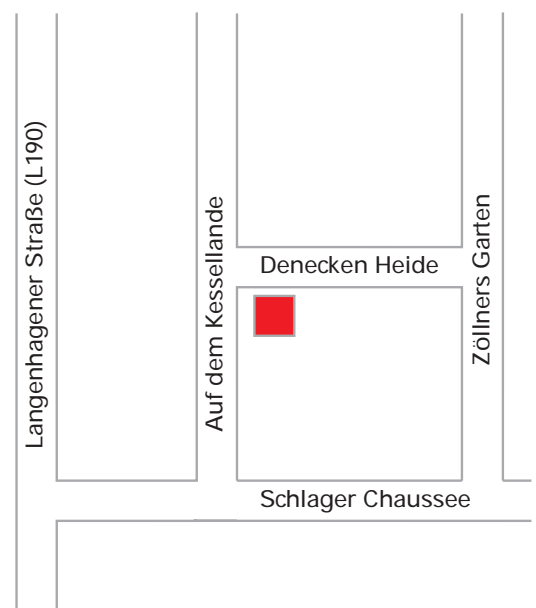

Contact

Your approach to banqtec

Description approach Wedemark

From autobahn A353 via exit "Langenhagen-Kaltenweide" onto Langenhagener Straße towards Bissendorf. After 2 km make a right turn at the first traffic light into Schlager Chaussee towards Bissendorf. After 200 m make a left turn (Auf dem Kessellande) and after 100 more meters into Denecken Heide.

Approach road map

Detailed map Wedemark

banqtec

Denecken Heide 4
30900 Wedemark, Germany
Telephone: 00 49 (0) 51 30 92 89-0
Fax: 00 49 (0) 51 30 92 89-50
E-mail: contact@banqtec.de
www.banqtec.de