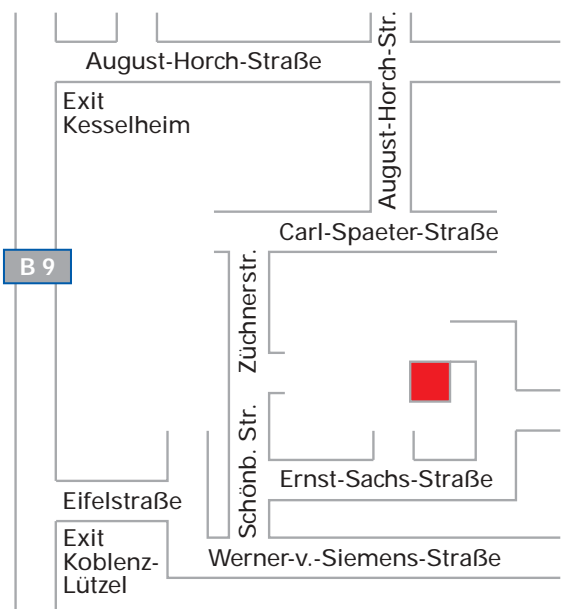

Detailed map Koblenz

banqtec

Ernst-Sachs-Straße 19
56070 Koblenz, Germany
Telephone: 00 49 (0) 9 15 62-0
Fax: 00 49 (0) 9 15 62-15
E-mail: contact@banqtec.de
www.banqtec.de