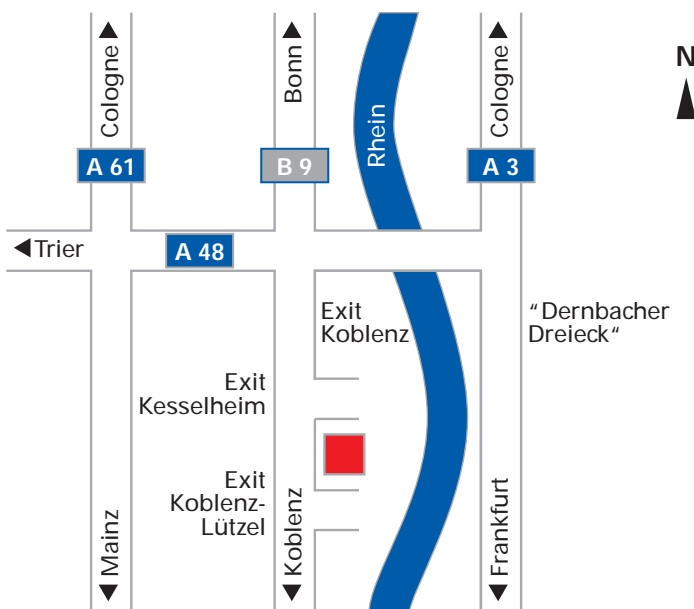

Approach road map